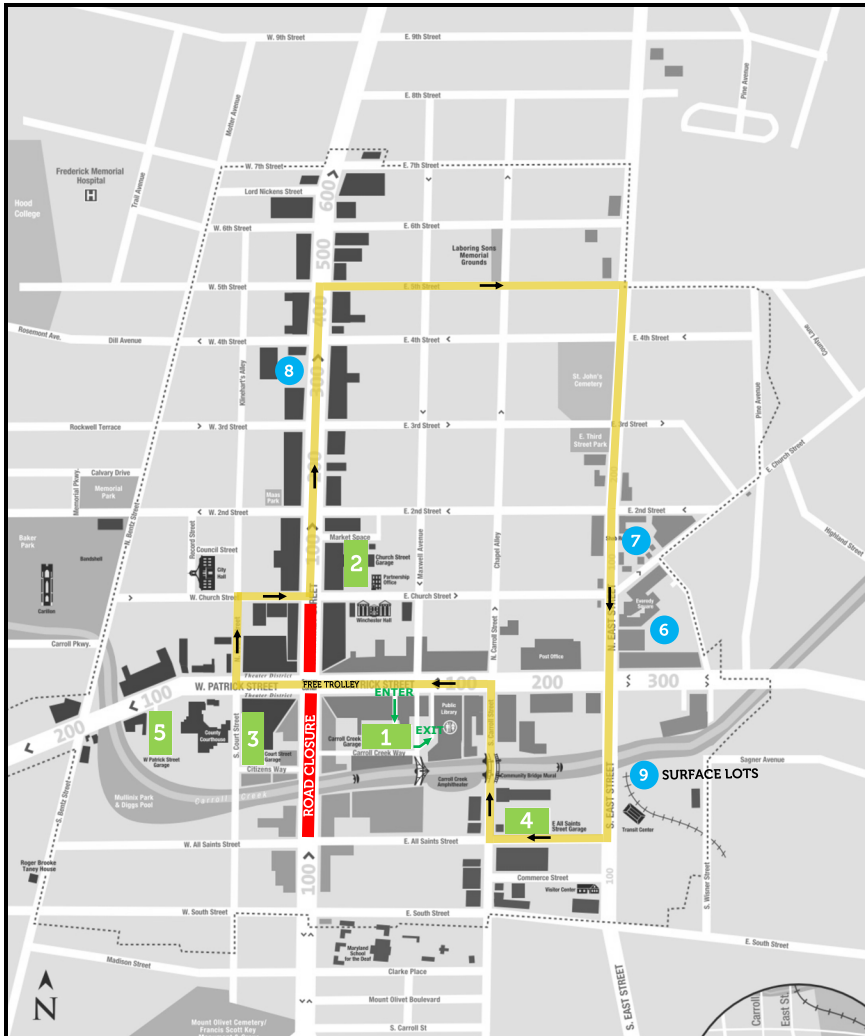

Surface lots are marked in **blue**. Road closures are marked in **red**. Free Trolley route is marked in **yellow**.

# Addresses

Downtown Frederick offers five public parking garages, which are marked below in **green**. ALL PARKING GARAGES ARE AVAILABLE FOR A \$5 FLAT RATE SATURDAY, FEBRUARY 2 BEGINNING AT 12PM NOON.

Surface lots are marked in **blue**. Road closures are marked in **red**. Free Trolley route is marked in **yellow**.

- 1 Carroll Creek Garage — 44 E Patrick St
  - 2 Church Street Garage — 17 E Church St
  - 3 Court Street Garage — 2 S Court St
  - 4 East All Saints Garage — 125 E All Saints St
  - 5 West Patrick Street Garage — 138 W Patrick St
- 
- 6 Everedy Square Surface Lot — 8 N East St
  - 7 Shab Row Surface Lot — 130 N East St
  - 8 North Market Surface Lot — 331 N Market St
  - 9 Transit Center (MARC Station) Surface Lot  
Accessible off of Wisner Street

## ROAD CLOSURE (2-9PM)

S Market St from All Saints St to Patrick St and from Patrick St to Church St